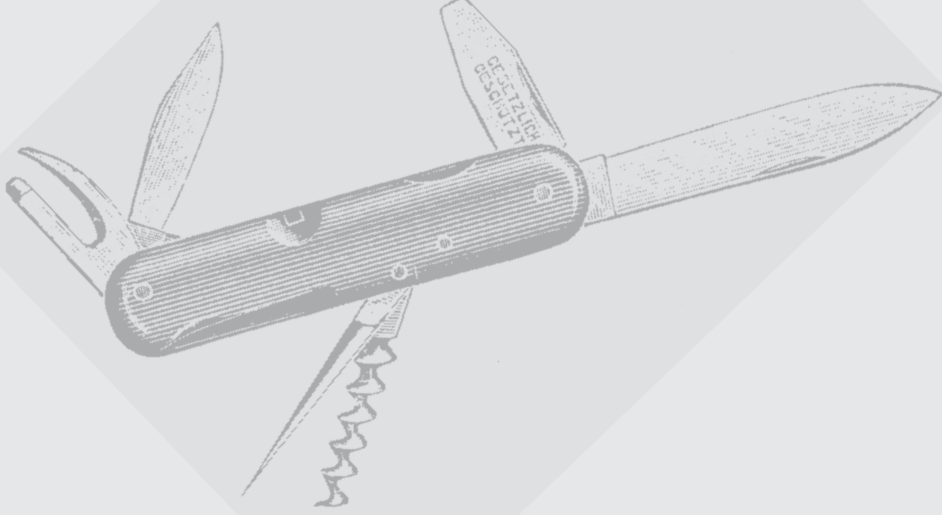

OVER 125 YEARS OF TRADITION AND HERITAGE

Victorinox products have accompanied people through life's adventures since 1884. Precise and elegantly engineered, our company is proud to represent the distinguished characteristics of our country through the manufacturing of knives. They are one of the key symbols of excellent Swiss quality and ingenuity.

Still today, the core values upon which our business and manufacturing is based, are as relevant as they were in 1897 when Karl Elsener invented the Original Swiss Army Knife: Functionality, innovation, iconic design and uncompromising quality. Victorinox creates products which are designed to be true companions for life. They are the ambassadors of our timeless Swiss values – as timeless as the classics you will discover on the following pages.

As time goes on, we focus our efforts on making good products even better; on changes to achieve improvement while maintaining the appeal of our classic designs. In this catalogue you will find the latest products from our range of household and professional knives as well as our newest Swiss Army Knives.

Our products are the result of the dedicated work of 2'000 individuals who are part of the Victorinox family from around the world. It is the culmination of their contributions which make Victorinox products what they are: unique.

PLUS DE 125 ANS DE TRADITION ET D'EXPÉRIENCE

Victorinox accompagne l'homme dans ses aventures de la vie quotidienne depuis 1884. Notre société est fière de représenter, à travers les couteaux de sa fabrication, les caractéristiques qui ont forgé la réputation de la Suisse : excellente qualité, savoir-faire et ingéniosité.

Les valeurs fondamentales de notre entreprise sont aujourd'hui encore aussi actuelles et déterminantes qu'elles ne l'étaient en 1897 lorsque Karl Elsener inventa le « couteau de l'Armée suisse » : fonctionnalité, innovation, design unique et qualité sans aucun compromis. Ainsi, Victorinox crée des produits destinés à devenir d'indispensables compagnons pour la vie. Ils sont de véritables ambassadeurs des valeurs suisses et aussi intemporels que les classiques que vous découvrirez dans les pages ci-après.

La roue tourne et notre objectif reste la recherche de constantes améliorations tout en maintenant un attrait soutenu pour nos modèles classiques. Dans ce catalogue, nous vous présentons nos dernières nouveautés parmi nos gammes de couteaux de cuisine, couteaux professionnels et nouveaux couteaux de poche Swiss Army.

Les produits de notre fabrication sont le fruit du travail de près de 2000 personnes actives à travers le monde. Leurs efforts constants font des produits Victorinox ce qu'ils sont : des produits uniques.